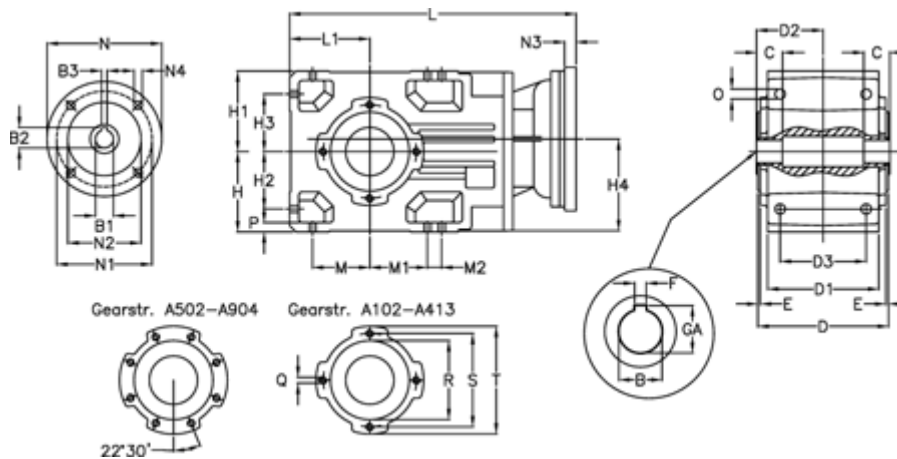

Article number: 29600102554225

Description: Bevel helical gearbox
A102UH30-25,5-P71B5

Measures

B = 30	D3 = 75	H3 = 50.0	N1 = 130	S = 100
B1 = 14	Description = A102UH30-xx-P71 B5	H4 = 83.0	N2 = 110	T = 120
B2 = 16.3	E = 3.0	L = 282.5	N3 = 0	
B3 = 5	F = 8	L1 = 70	N4 = M8x16	
C = 18	GA = 33.3	M = 50.0	O = 9.5	
D = 117	H = 70	M1 = 50.0	P = 9	
D1 = 95	H1 = 70	M2 = 0	Q = M8x12	
D2 = 60.0	H2 = 50.0	N = 160	R = 80	